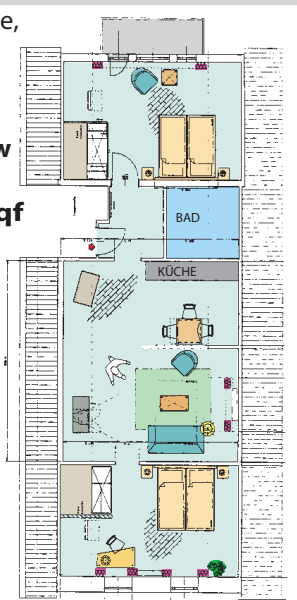

3 room apartment II

3 room apartment

**3 room apartment (nr. 6)
with view to the lake**

- 2 bedrooms (each bed 90cmx200cm)
- 1st room has 2 single sized beds and 2nd room has 3 single sized beds
- big living room with dining area
- fully equipped kitchen
- TV, DVD, telephone, wireless Internet
- bathroom with shower
- **balcony with view to the lake**
- **90sqm = 968sqf**

3 room apartment (nr. 7)

- 2 bedrooms with each 2 single sized beds (each bed 90cmx200cm)
- fully equipped kitchen with shared living room / dining area
- TV, DVD, telephone, wireless Internet
- bathroom with shower
- **70sqm = 753sqf**

1 room apartment (nr. 3) with view to the lake

- double bed
- daybed for 2 persons
- fully equipped kitchen
- separate dining area
- TV, DVD, telephone, wireless Internet
- Bathroom with shower
- **40sqm = 430sqf**

1 room apartment (nr. 4) with view to the lake

- double bed 140cmx200cm
- with kitchen / living area
- TV, DVD, telephone, wireless Internet
- Bathroom with shower
- **Balcony with view to the lake**
- **25sqm=270sqf**