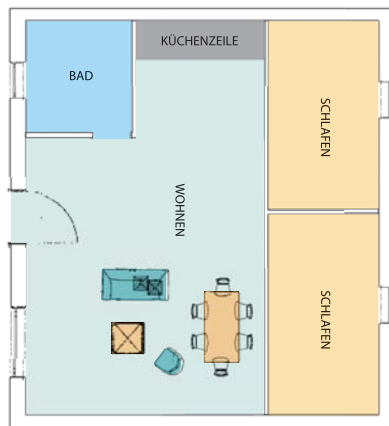

3 room apartment II

3 room apartment

**3 room apartment (nr. 6)
with view to the lake**

- 2 bedrooms (each bed 90cmx200cm)
- 1st room has 2 single sized beds and 2nd room has 3 single sized beds
- big living room with dining area
- fully equipped kitchen
- TV, DVD, telephone, wireless Internet
- bathroom with shower
- **balcony with view to the lake**
- **90sqm = 968sqf**

3 room apartment (nr. 7)

- 2 bedrooms with each 2 single sized beds (each bed 90cmx200cm)
- fully equipped kitchen with shared living room / dining area
- TV, DVD, telephone, wireless Internet
- bathroom with shower
- **70sqm = 753sqf**

1 room apartment (nr. 3) with view to the lake

- double bed
- daybed for 2 persons
- fully equipped kitchen
- separate dining area
- TV, DVD, telephone, wireless Internet
- Bathroom with shower
- **40sqm = 430sqf**

1 room apartment (nr. 4) with view to the lake

- double bed 140cmx200cm
- with kitchen / living area
- TV, DVD, telephone, wireless Internet
- Bathroom with shower
- **Balcony with view to the lake**
- **25sqm=270sqf**