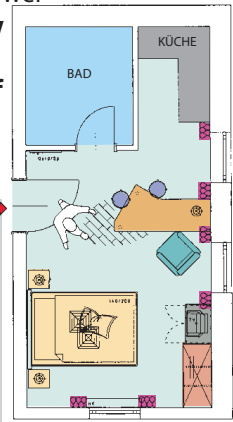

3 room apartment II

3 room apartment

**3 room apartment (nr. 6)
with view to the lake**

- 2 bedrooms (each bed 90cmx200cm)
- 1st room has 2 single sized beds and 2nd room has 3 single sized beds
- big living room with dining area
- fully equipped kitchen
- TV, DVD, telephone, wireless Internet
- bathroom with shower
- **balcony with view to the lake**
- **90sqm = 968sqf**

RESIDENZ AM SEE
GELTERSWOOG
PREMIUM ACCOMMODATION
HR - Betriebs GmbH

1 room apartment

1 room apartment (nr. 1)

- double bed 140cmx200cm
- fully equipped kitchen/living area
- TV, DVD, telephone, wireless Internet
- Bathroom with shower
- **25sqm = 270sqf**

1 room apartment (nr. 3) with view to the lake

- double bed
- daybed for 2 persons
- fully equipped kitchen
- separate dining area
- TV, DVD, telephone, wireless Internet
- Bathroom with shower
- **40sqm = 430sqf**

1 room apartment (nr. 4) with view to the lake

- double bed 140cmx200cm
- with kitchen / living area
- TV, DVD, telephone, wireless Internet
- Bathroom with shower
- **Balcony with view to the lake**
- **25sqm=270sqf**