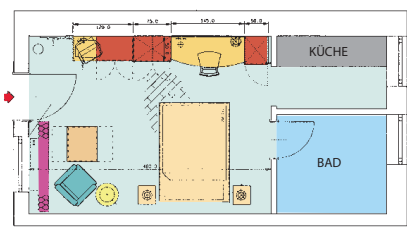

3 room apartment II

3 room apartment

**3 room apartment (nr. 6)
with view to the lake**

- 2 bedrooms (each bed 90cmx200cm)
- 1st room has 2 single sized beds and 2nd room has 3 single sized beds
- big living room with dining area
- fully equipped kitchen
- TV, DVD, telephone, wireless Internet
- bathroom with shower
- **balcony with view to the lake**
- **90sqm = 968sqf**

3 room apartment (nr. 7)

- 2 bedrooms with each 2 single sized beds (each bed 90cmx200cm)
- fully equipped kitchen with shared living room / dining area
- TV, DVD, telephone, wireless Internet
- bathroom with shower
- **70sqm = 753sqf**

1 room apartment (nr. 3) with view to the lake

- double bed
- daybed for 2 persons
- fully equipped kitchen
- separate dining area
- TV, DVD, telephone, wireless Internet
- Bathroom with shower
- **40sqm = 430sqf**

1 room apartment (nr. 4) with view to the lake

- double bed 140cmx200cm
- with kitchen / living area
- TV, DVD, telephone, wireless Internet
- Bathroom with shower
- **Balcony with view to the lake**
- **25sqm=270sqf**