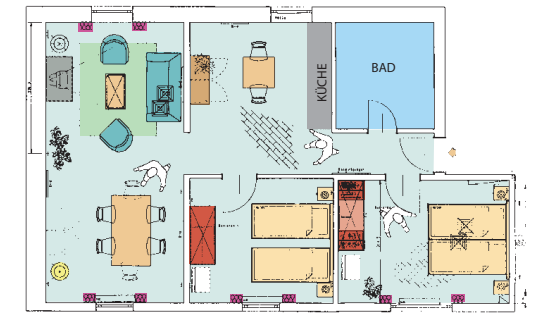

RESIDENZ AM SEE
GELTERSWOOG
PREMIUM ACCOMMODATION
HR - Betriebs GmbH