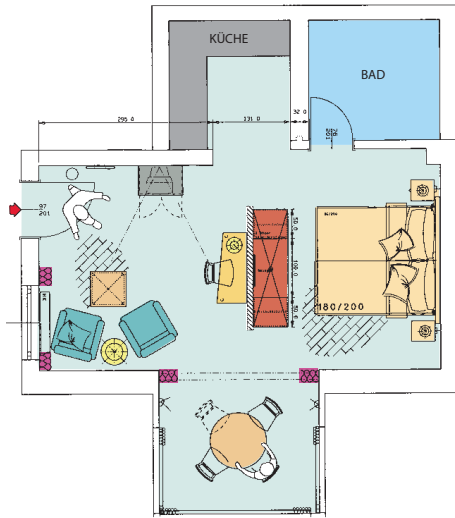

3 room apartment II

3 room apartment

**3 room apartment (nr. 6)
with view to the lake**

- 2 bedrooms (each bed 90cmx200cm)
- 1st room has 2 single sized beds and 2nd room has 3 single sized beds
- big living room with dining area
- fully equipped kitchen
- TV, DVD, telephone, wireless Internet
- bathroom with shower
- **balcony with view to the lake**
- **90sqm = 968sqf**

RESIDENZ AM SEE
GELTERSWOOG
PREMIUM ACCOMMODATION
HR - Betriebs GmbH

1 room apartment

1 room apartment (nr. 1)

- double bed 140cmx200cm
- fully equipped kitchen/living area
- TV, DVD, telephone, wireless Internet
- Bathroom with shower
- **25sqm = 270sqf**

1 room apartment (nr. 3) with view to the lake

- double bed
- daybed for 2 persons
- fully equipped kitchen
- separate dining area
- TV, DVD, telephone, wireless Internet
- Bathroom with shower
- **40sqm = 430sqf**

1 room apartment (nr. 4) with view to the lake

- double bed 140cmx200cm
- with kitchen / living area
- TV, DVD, telephone, wireless Internet
- Bathroom with shower
- **Balcony with view to the lake**
- **25sqm=270sqf**